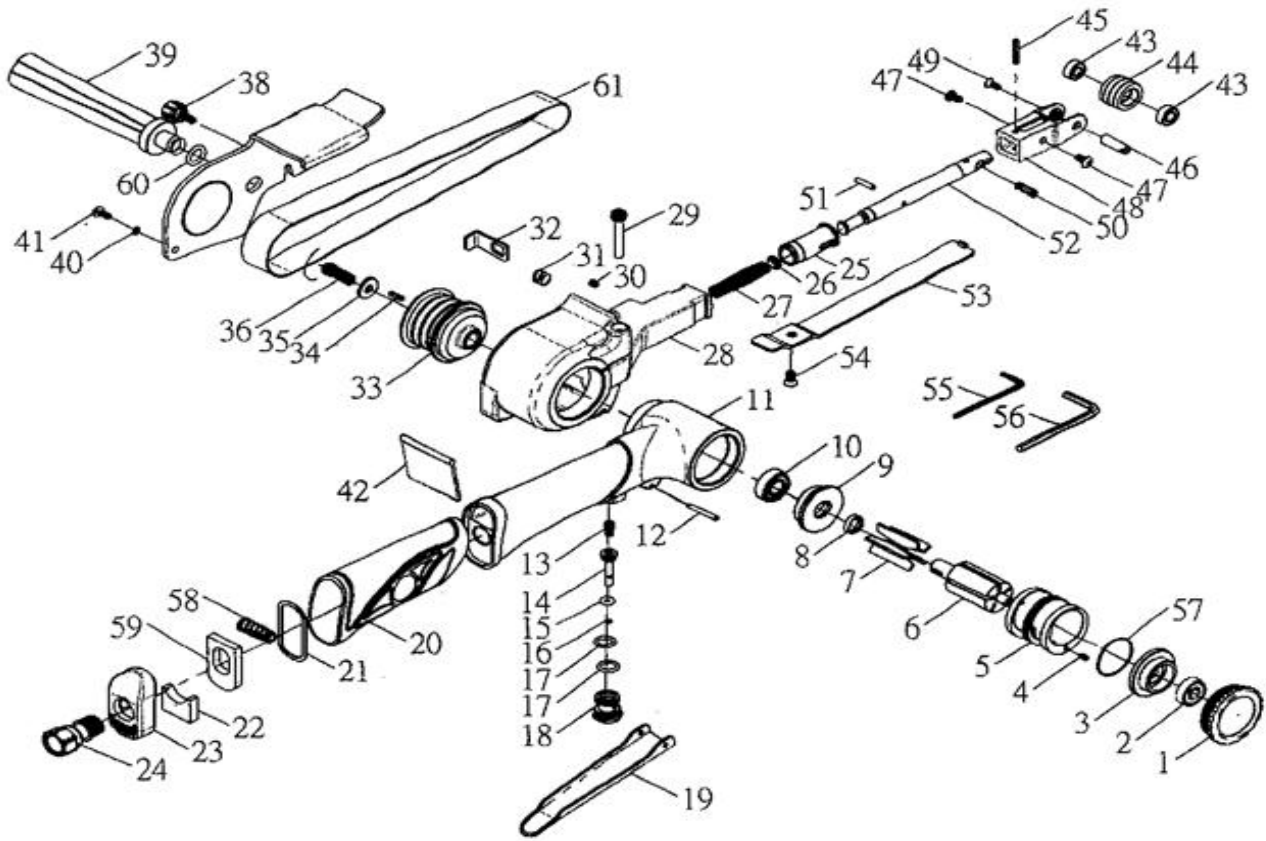

# OS-383N **GAV** HAVALI BANT ZIMPARA

No.	Parça Adı	Adet	No.	Parça Adı	Adet
1	Cap	1	32	Block Slice	1
2	Ball Bearing	1	33	Drive Pulley	1
3	End Plate A	1	34	Key	1
4	Pin	1	35	Washer	1
5	Cylinder	1	36	Screw	1
6	Rotor	1	37	Belt Guard	1
7	Rotor Blade	5	38	Handle Screw	1
8	Spacer	1	39	Grip	1
9	End Plate B	1	40	O-Ring	1
10	Ball Bearing	1	41	Screw	1
11	Housing	1	42	Dust Cover	1
12	Lever Pin	1	43	Bearing	2
13	Spring	1	44	Wheel	1
14	Valve Stem	1	45	Spring Pin	1
15	O-Ring	1	46	Pin	1
16	O-Ring	1	47	Screw	2
17	O-Ring	2	48	Contact Arm	1
18	Valve Body	1	49	Screw	1
19	Safety Lever	1	50	Spring	1
20	Cover Handle	1	51	Lever Pin (D3*14)	1
21	Washer	1	52	Tension Bar	1
22	Fabric Silencer	1	53	Shoe 20	1
23	Exhaust Control Spacer	1	54	Screw (M5*10)	1
24	Inlet Bushing	1	55	Hesagon Wrenchen Key (2.5mm)	1
25	Guide Cover	1	56	Hesagon Wrenchen Key (4mm)	1
26	Washer	1	57	O-Ring	1
27	Spring	1	58	Srping	1
28	Guard Body	1	59	Fabric Silencer	1
29	Screw	1	60	O-Ring	1
30	Set Screw	1	61	Sandpaper Band #100	1
31	Spring	1			